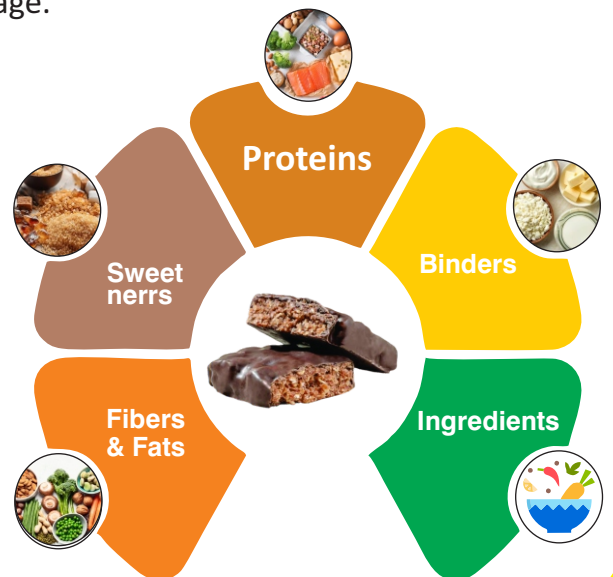

Ingredients We Work With

- **Proteins** : Whey Protein Isolate/Concentrate, Milk Protein, Collagen Peptides, Plant Proteins (Pea, Rice, Soy).
- **Sweeteners** : Sugar, Fiber, Stevia, Honey Monk Fruit, Maltiol, Sucralose, Date Paste etc..
- **Fibers** : Chicory Root Fiber, Inulin, Soluble Corn Fiber, Oat Fiber, FOS, GOS, Wheat Dextrin, Poly dextrose etc.
- **Fats** : Peanut Butter, Almond Butter, MCT Oil, Hazzelnut butter, Cocoa Butter, Hoso Fat.
- **Binders** : Fibers, Chocolate, Coco mass, Gums, Butters, Edible Oils, Polyols, Honey, Liquid glucose
- **Ingredients** : Probiotics, Prebiotics, Adaptogens, Herbs, Vitamins, Minerals, Nutraceuticals, Functional Ingredients, Fruit Bits, Toppers, Choco chips, Desiccated coconut